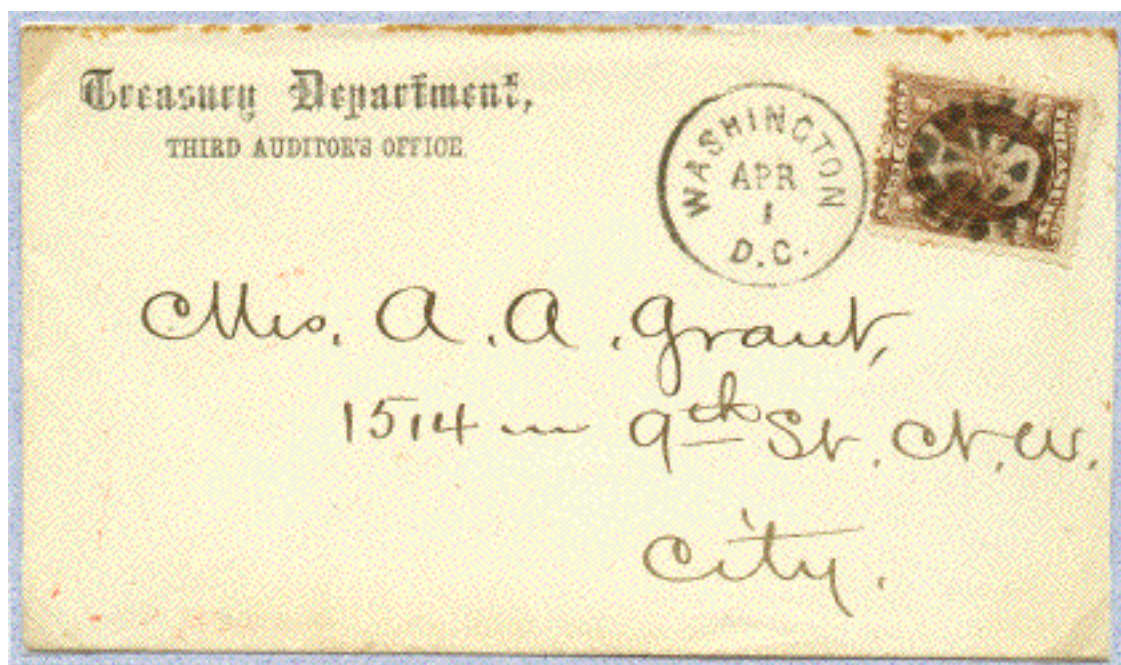

Washington, D. C. Geometric: April, 1874

2¢ local rate, with atypical use of black canceling ink, red carrier handstamp on reverse.

6¢ double domestic rate to Des Moines, Iowa.

This design, the most common of all the D. C. geometrics, was recarved several times and used for almost a month.